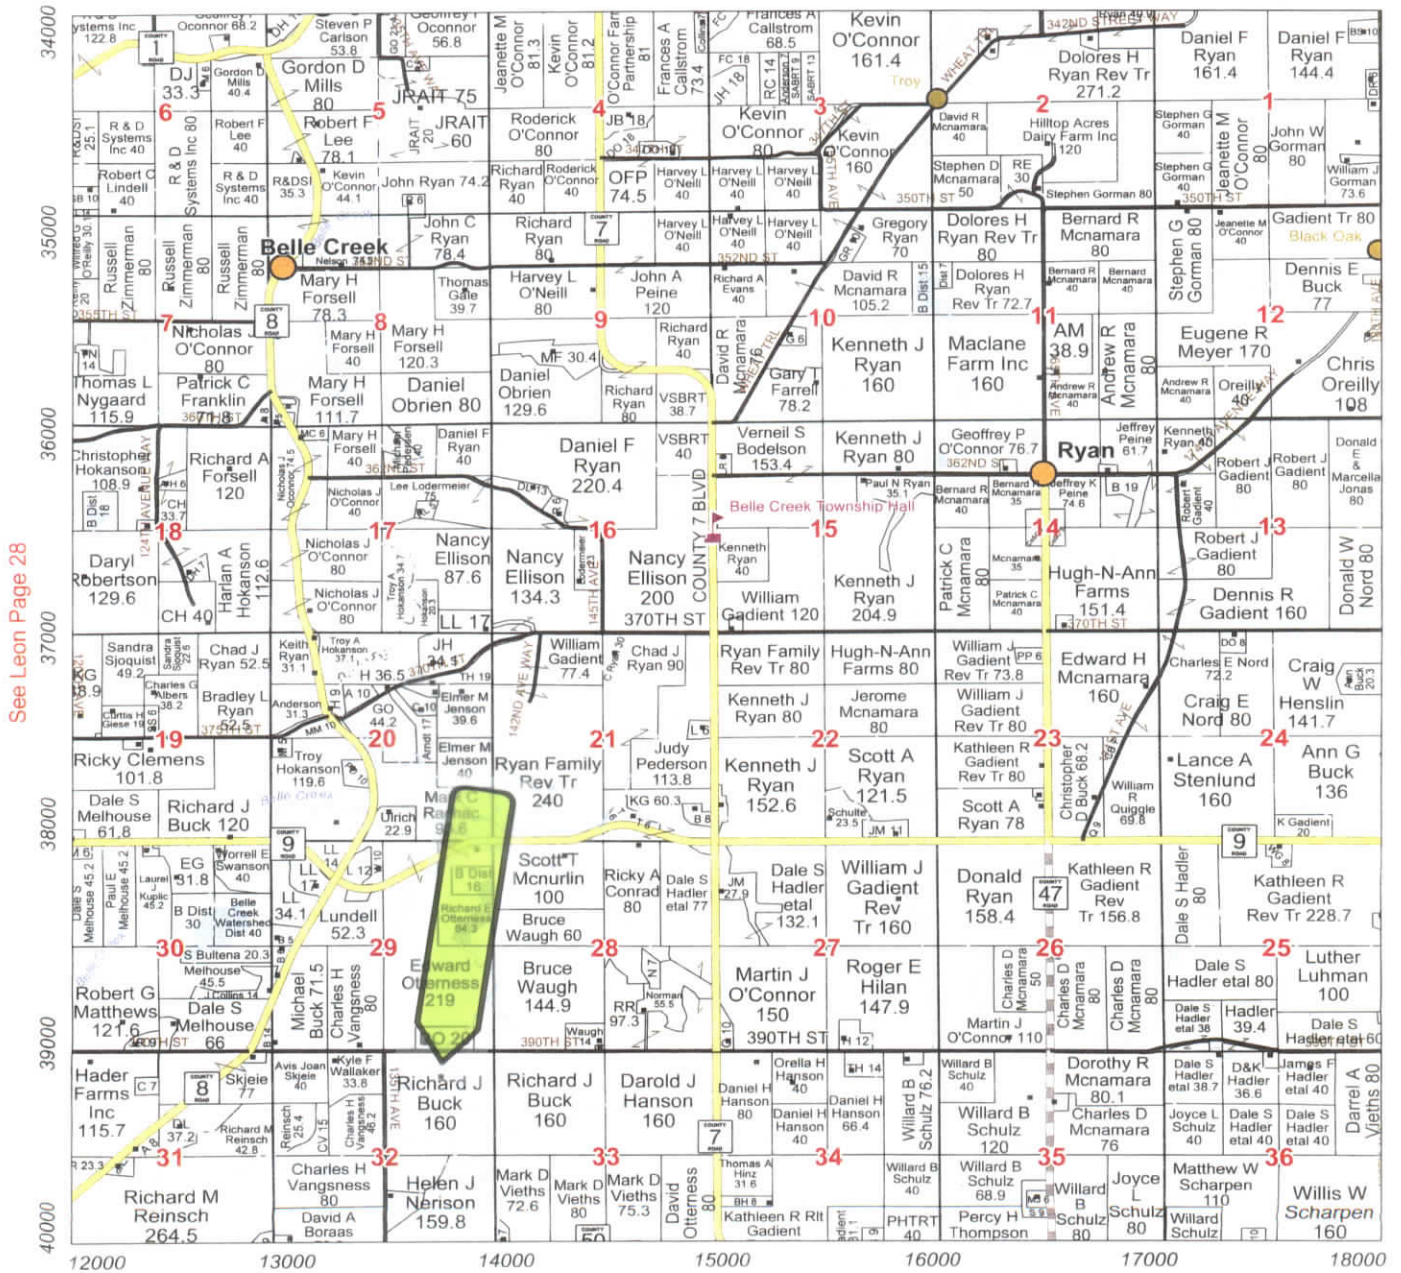

# BELLE CREEK

T.111N.- R.16W.

See Vasa Page 44

See Leon Page 28

See Goodhue Page 20

See Minneola Page 30

# ArcGIS WebMap

March 16, 2021

- |                         |                         |              |
|-------------------------|-------------------------|--------------|
| Public Land Survey      | Township or Other Roads | Full Address |
| Municipal Boundary      | Township or Other Roads | Parcels      |
| Township or Other Roads | PIN                     |              |