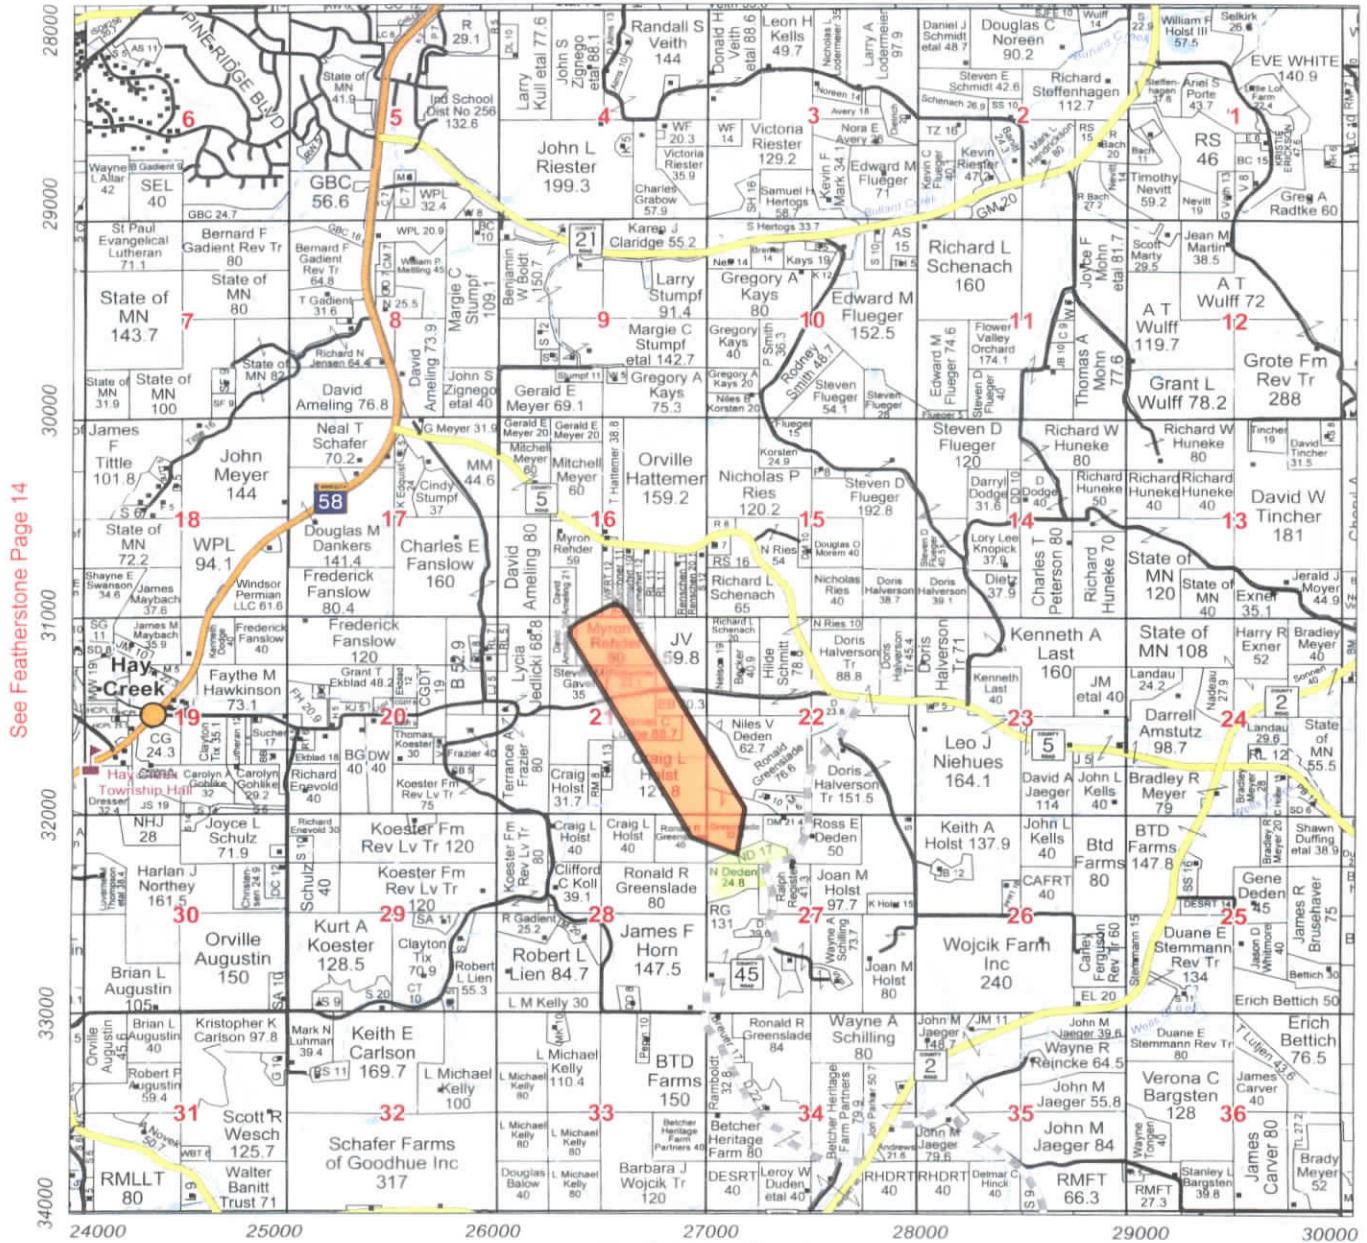

HAY CREEK

T.112N.- R.14W.

See Red Wing (E) & Wacouta (W) Page 36

See Belvidere Page 8

Goodhue County Online GIS Mapping Sites

Search for parcels by PIN # or address. View basic property information such as property owner name, property address, property deeded acres, and an abbreviated legal description.

Color aerial imagery, county zoning, FEMA flood zone designations and much more information is also available to view in this application.

Go to www.co.goodhue.mn.us click on "Maps" and "Parcel Viewer"

ArcGIS WebMap

May 30, 2017

Full Address	GoodhueCo_PLSS	Major Roads 4,800	County Roads 4,800	Roads 4,800
PIN	Roads 9,600	US Highway	County Roads - Gravel	Township or Other Roads
Full Name	Township or Other Roads	State Highway	County Roads - Paved	